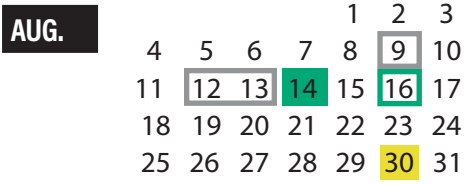

S M T W T F S

PARENT-TEACHER CONFERENCES

All parent-teacher conferences take place during evening hours.

School Site	Dates	Time
Broken Arrow Virtual Academy	TBD	3 p.m. - 6:30 p.m.
High School, Early College High School & Options Academy	TBD	3 p.m. - 6:30 p.m.
Freshman Academy	TBD	3 p.m. - 6:30 p.m.
Middle Schools	TBD	3:45 p.m. - 7:15 p.m.
Elementary Schools	TBD	4:30 p.m. - 8 p.m.
Early Childhood Centers	TBD	3:30 p.m. - 7 p.m.

BROKEN ARROW PUBLIC SCHOOLS
2024-2025
INSTRUCTIONAL CALENDAR
 Meets State Requirement of 1080 hrs

- Aug. 9, 12, 13 Professional Day, No School
- Aug. 14 First Day of Semester
- Aug. 16 First Day of Pre-K
- Aug. 30 Distance Learning
- Sept. 2 Labor Day
- Oct. 4 Distance Learning
- Oct. 16-18 Fall Break
- Nov. 1 Distance Learning
- Nov. 25 - 29 Thanksgiving Break
- Dec. 6 Distance Learning
- Dec. 23 - Jan. 3 Winter Break
- Jan. 6 Professional Day, No School
- Jan. 7 Second Semester Begins
- Jan. 20 Martin Luther King Jr. Day
- Feb. 7 Distance Learning
- Feb. 17 President's Day
- March 7 Distance Learning
- March 14-21 Spring Break
- April 4 Distance Learning
- April 7 No School
- May 2 Distance Learning
- May 23 Last Day of School
- May 26 Memorial Day
- May 27 Professional Day