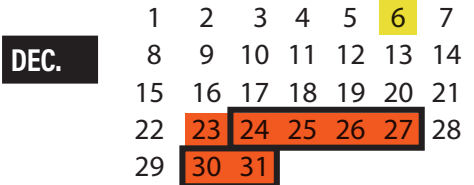

S M T W T F S

PARENT-TEACHER CONFERENCES

All parent-teacher conferences take place during evening hours.

School Site	Dates	Time
Broken Arrow Virtual Academy	TBD	3 p.m. - 6:30 p.m.
High School, Early College High School & Options Academy	TBD	3 p.m. - 6:30 p.m.
Freshman Academy	TBD	3 p.m. - 6:30 p.m.
Middle Schools	TBD	3:45 p.m. - 7:15 p.m.
Elementary Schools	TBD	4:30 p.m. - 8 p.m.
Early Childhood Centers	TBD	3:30 p.m. - 7 p.m.

BROKEN ARROW PUBLIC SCHOOLS
2024-2025
INSTRUCTIONAL CALENDAR
 Meets State Requirement of 1080 hrs

- Aug. 9, 12, 13 Professional Day, No School
- Aug. 14 First Day of Semester
- Aug. 16 First Day of Pre-K
- Aug. 30 Distance Learning
- Sept. 2 Labor Day
- Oct. 4 Distance Learning
- Oct. 16-18 Fall Break
- Nov. 1 Distance Learning
- Nov. 25 - 29 Thanksgiving Break
- Dec. 6 Distance Learning
- Dec. 23 - Jan. 3 Winter Break
- Jan. 6 Professional Day, No School
- Jan. 7 Second Semester Begins
- Jan. 20 Martin Luther King Jr. Day
- Feb. 7 Distance Learning
- Feb. 17 President's Day
- March 7 Distance Learning
- March 14-21 Spring Break
- April 4 Distance Learning
- April 7 No School
- May 2 Distance Learning
- May 23 Last Day of School
- May 26 Memorial Day
- May 27 Professional Day