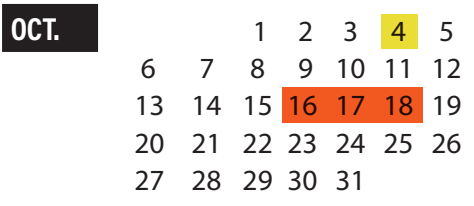

S M T W T F S

PARENT-TEACHER CONFERENCES

All parent-teacher conferences take place during evening hours.

School Site	Dates	Time
Broken Arrow Virtual Academy	TBD	3 p.m. - 6:30 p.m.
High School, Early College High School & Options Academy	TBD	3 p.m. - 6:30 p.m.
Freshman Academy	TBD	3 p.m. - 6:30 p.m.
Middle Schools	TBD	3:45 p.m. - 7:15 p.m.
Elementary Schools	TBD	4:30 p.m. - 8 p.m.
Early Childhood Centers	TBD	3:30 p.m. - 7 p.m.

BROKEN ARROW PUBLIC SCHOOLS
2024-2025
INSTRUCTIONAL CALENDAR
 Meets State Requirement of 1080 hrs

- Aug. 9, 12, 13 Professional Day, No School
- Aug. 14 First Day of Semester
- Aug. 16 First Day of Pre-K
- Aug. 30 Distance Learning
- Sept. 2 Labor Day
- Oct. 4 Distance Learning
- Oct. 16-18 Fall Break
- Nov. 1 Distance Learning
- Nov. 25 - 29 Thanksgiving Break
- Dec. 6 Distance Learning
- Dec. 23 - Jan. 3 Winter Break
- Jan. 6 Professional Day, No School
- Jan. 7 Second Semester Begins
- Jan. 20 Martin Luther King Jr. Day
- Feb. 7 Distance Learning
- Feb. 17 President's Day
- March 7 Distance Learning
- March 14-21 Spring Break
- April 4 Distance Learning
- April 7 No School
- May 2 Distance Learning
- May 23 Last Day of School
- May 26 Memorial Day
- May 27 Professional Day