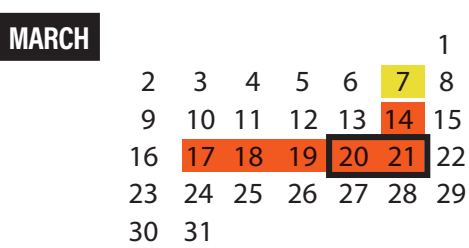

PARENT-TEACHER CONFERENCES

All parent-teacher conferences take place during evening hours.

School Site	Dates	Time
Broken Arrow Virtual Academy	TBD	3 p.m. - 6:30 p.m.
High School, Early College High School & Options Academy	TBD	3 p.m. - 6:30 p.m.
Freshman Academy	TBD	3 p.m. - 6:30 p.m.
Middle Schools	TBD	3:45 p.m. - 7:15 p.m.
Elementary Schools	TBD	4:30 p.m. - 8 p.m.
Early Childhood Centers	TBD	3:30 p.m. - 7 p.m.

BROKEN ARROW PUBLIC SCHOOLS
2024-2025
INSTRUCTIONAL CALENDAR
Meets State Requirement of 1080 hrs

- Aug. 9, 12, 13 . . . . . Professional Day, No School
- Aug. 14 . . . . . First Day of Semester
- Aug. 16 . . . . . First Day of Pre-K
- Aug. 30 . . . . . Distance Learning
- Sept. 2 . . . . . Labor Day
- Oct. 4 . . . . . Distance Learning
- Oct. 16-18 . . . . . Fall Break
- Nov. 1 . . . . . Distance Learning
- Nov. 25 - 29 . . . . . Thanksgiving Break
- Dec. 6 . . . . . Distance Learning
- Dec. 23 - Jan. 3 . . . . . Winter Break
- Jan. 6 . . . . . Professional Day, No School
- Jan. 7 . . . . . Second Semester Begins
- Jan. 20 . . . . . Martin Luther King Jr. Day
- Feb. 7 . . . . . Distance Learning
- Feb. 17 . . . . . President's Day
- March 7 . . . . . Distance Learning
- March 14-21 . . . . . Spring Break
- April 4 . . . . . Distance Learning
- April 7 . . . . . No School
- May 2 . . . . . Distance Learning
- May 23 . . . . . Last Day of School
- May 26 . . . . . Memorial Day
- May 27 . . . . . Professional Day

Broken Arrow Public Schools is an equal opportunity educational institution.

S M T W T F S